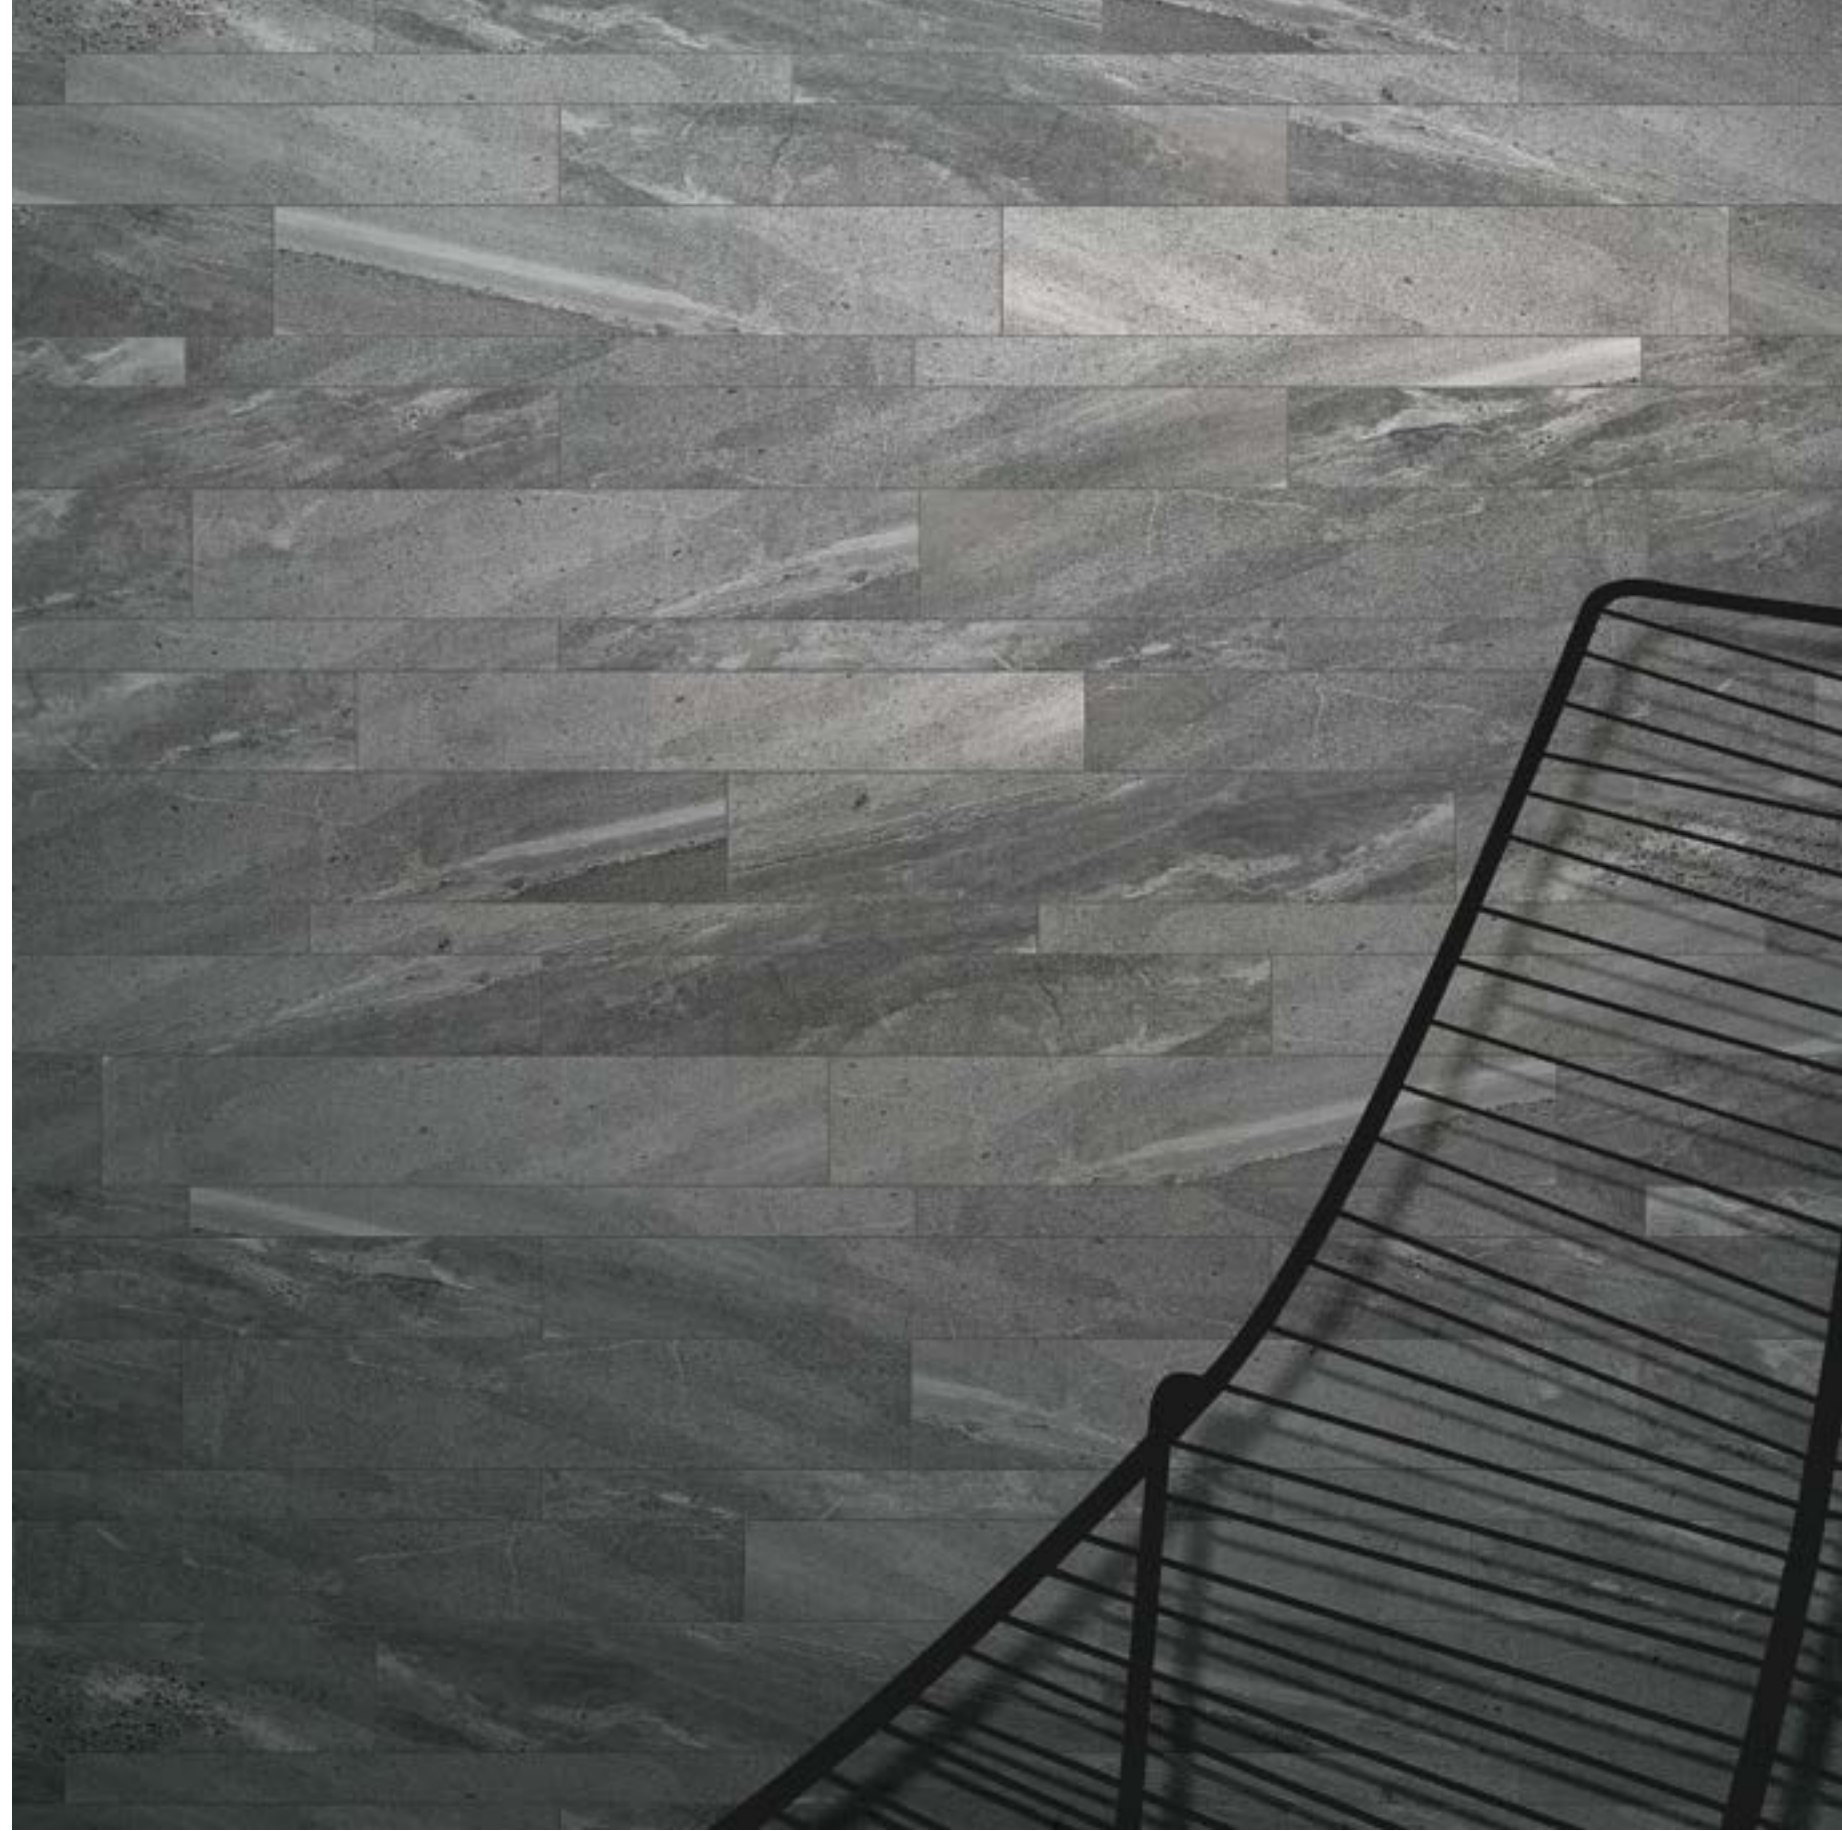

EARTH COLORS-D
WALL: 150X600mm
75X600mm