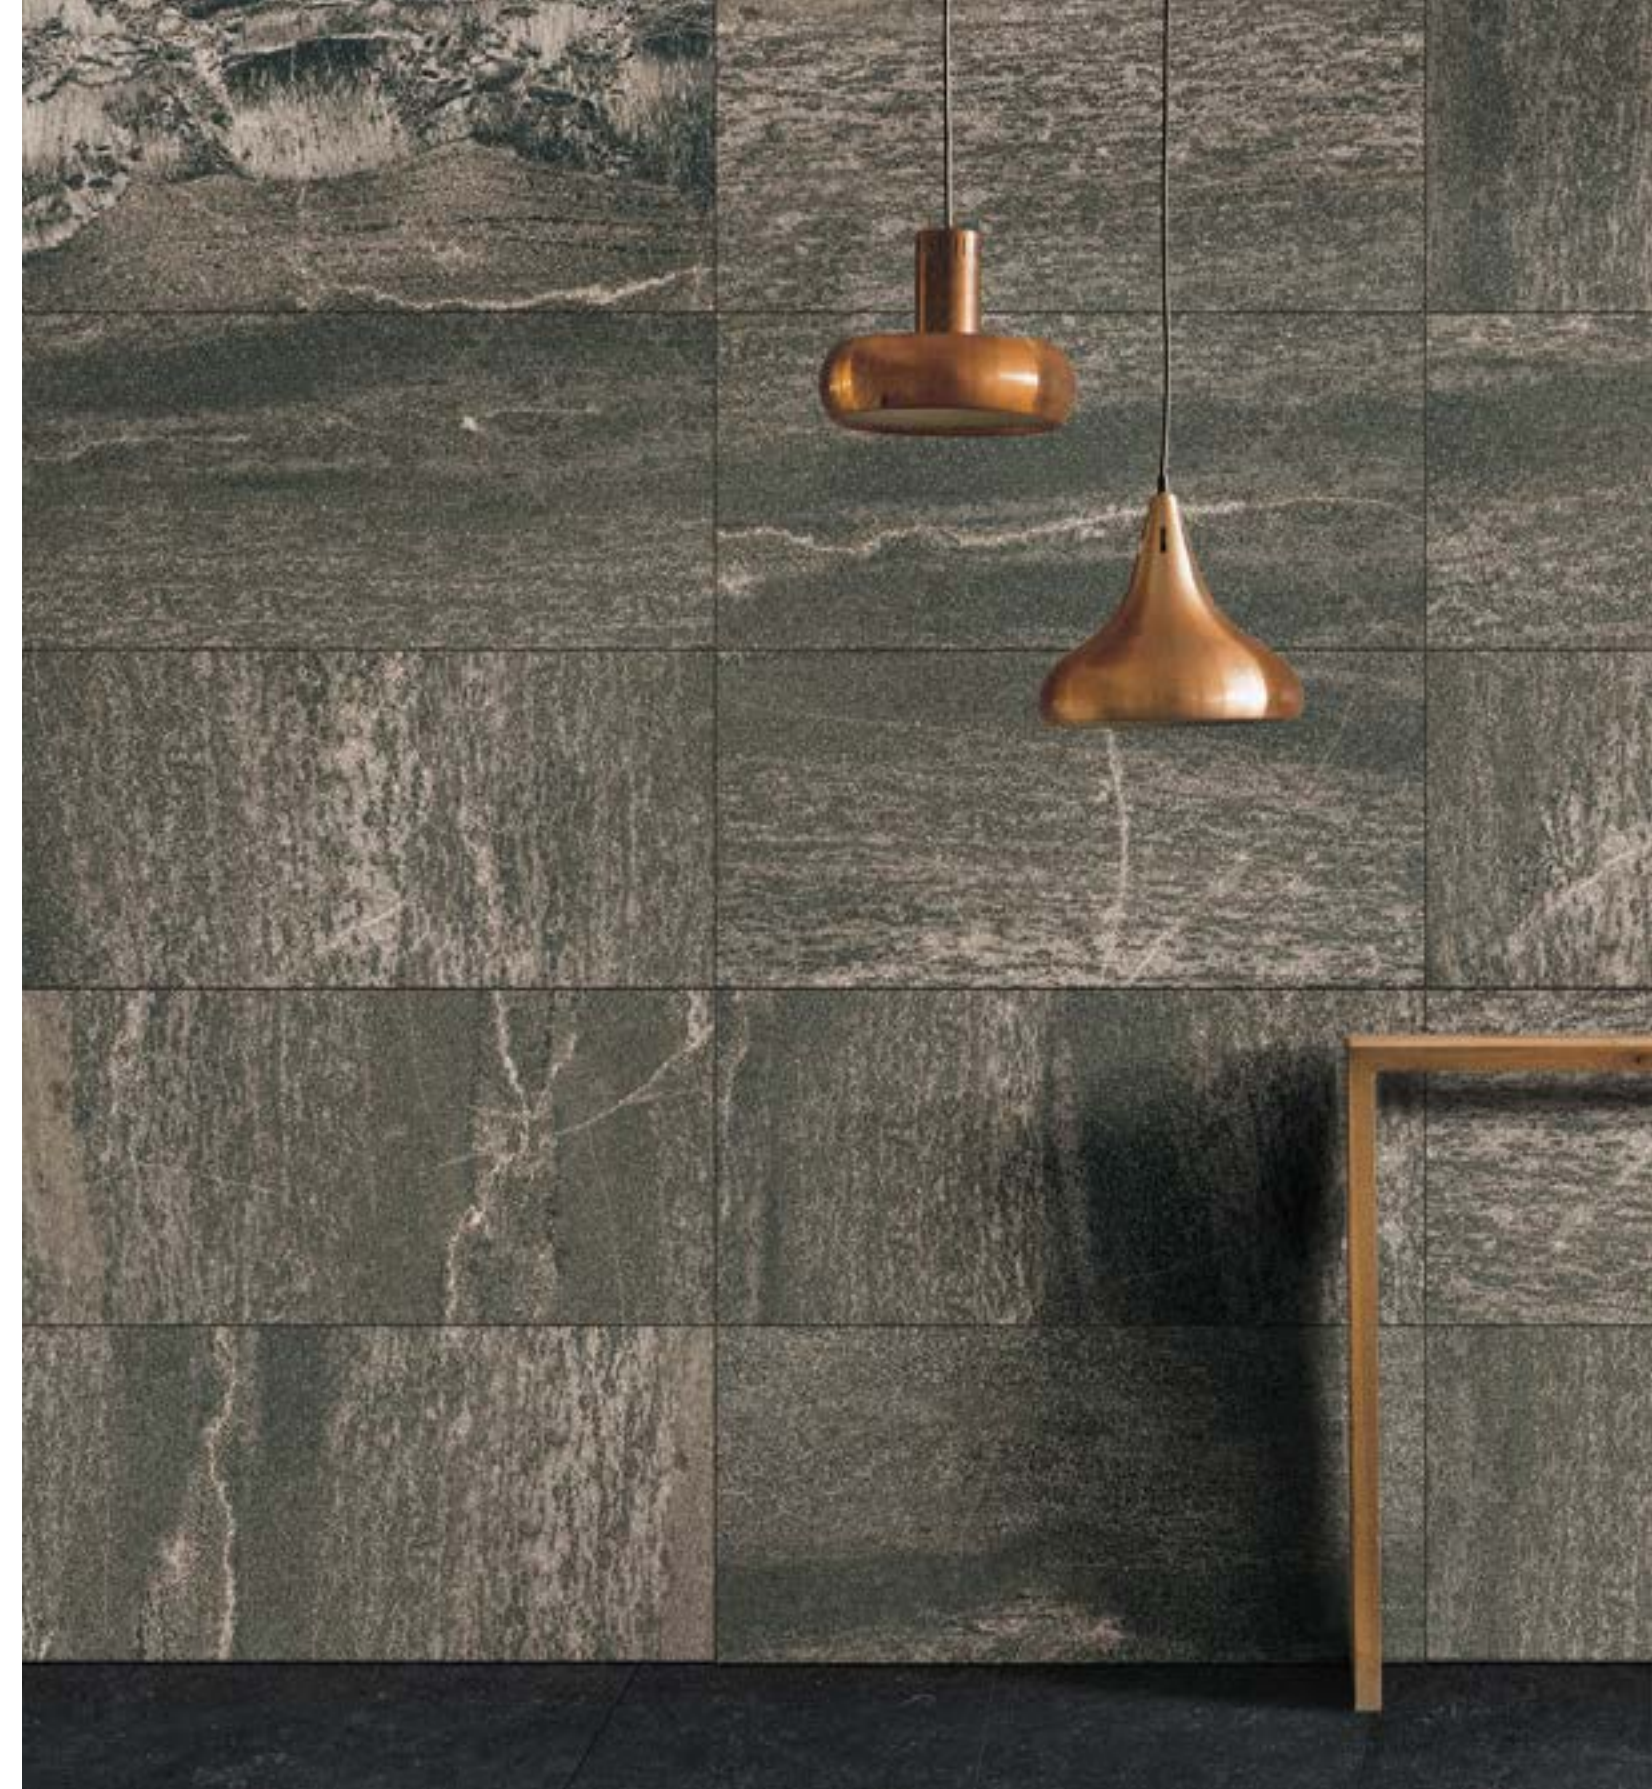

CLOUD
WALL: 600X900mm